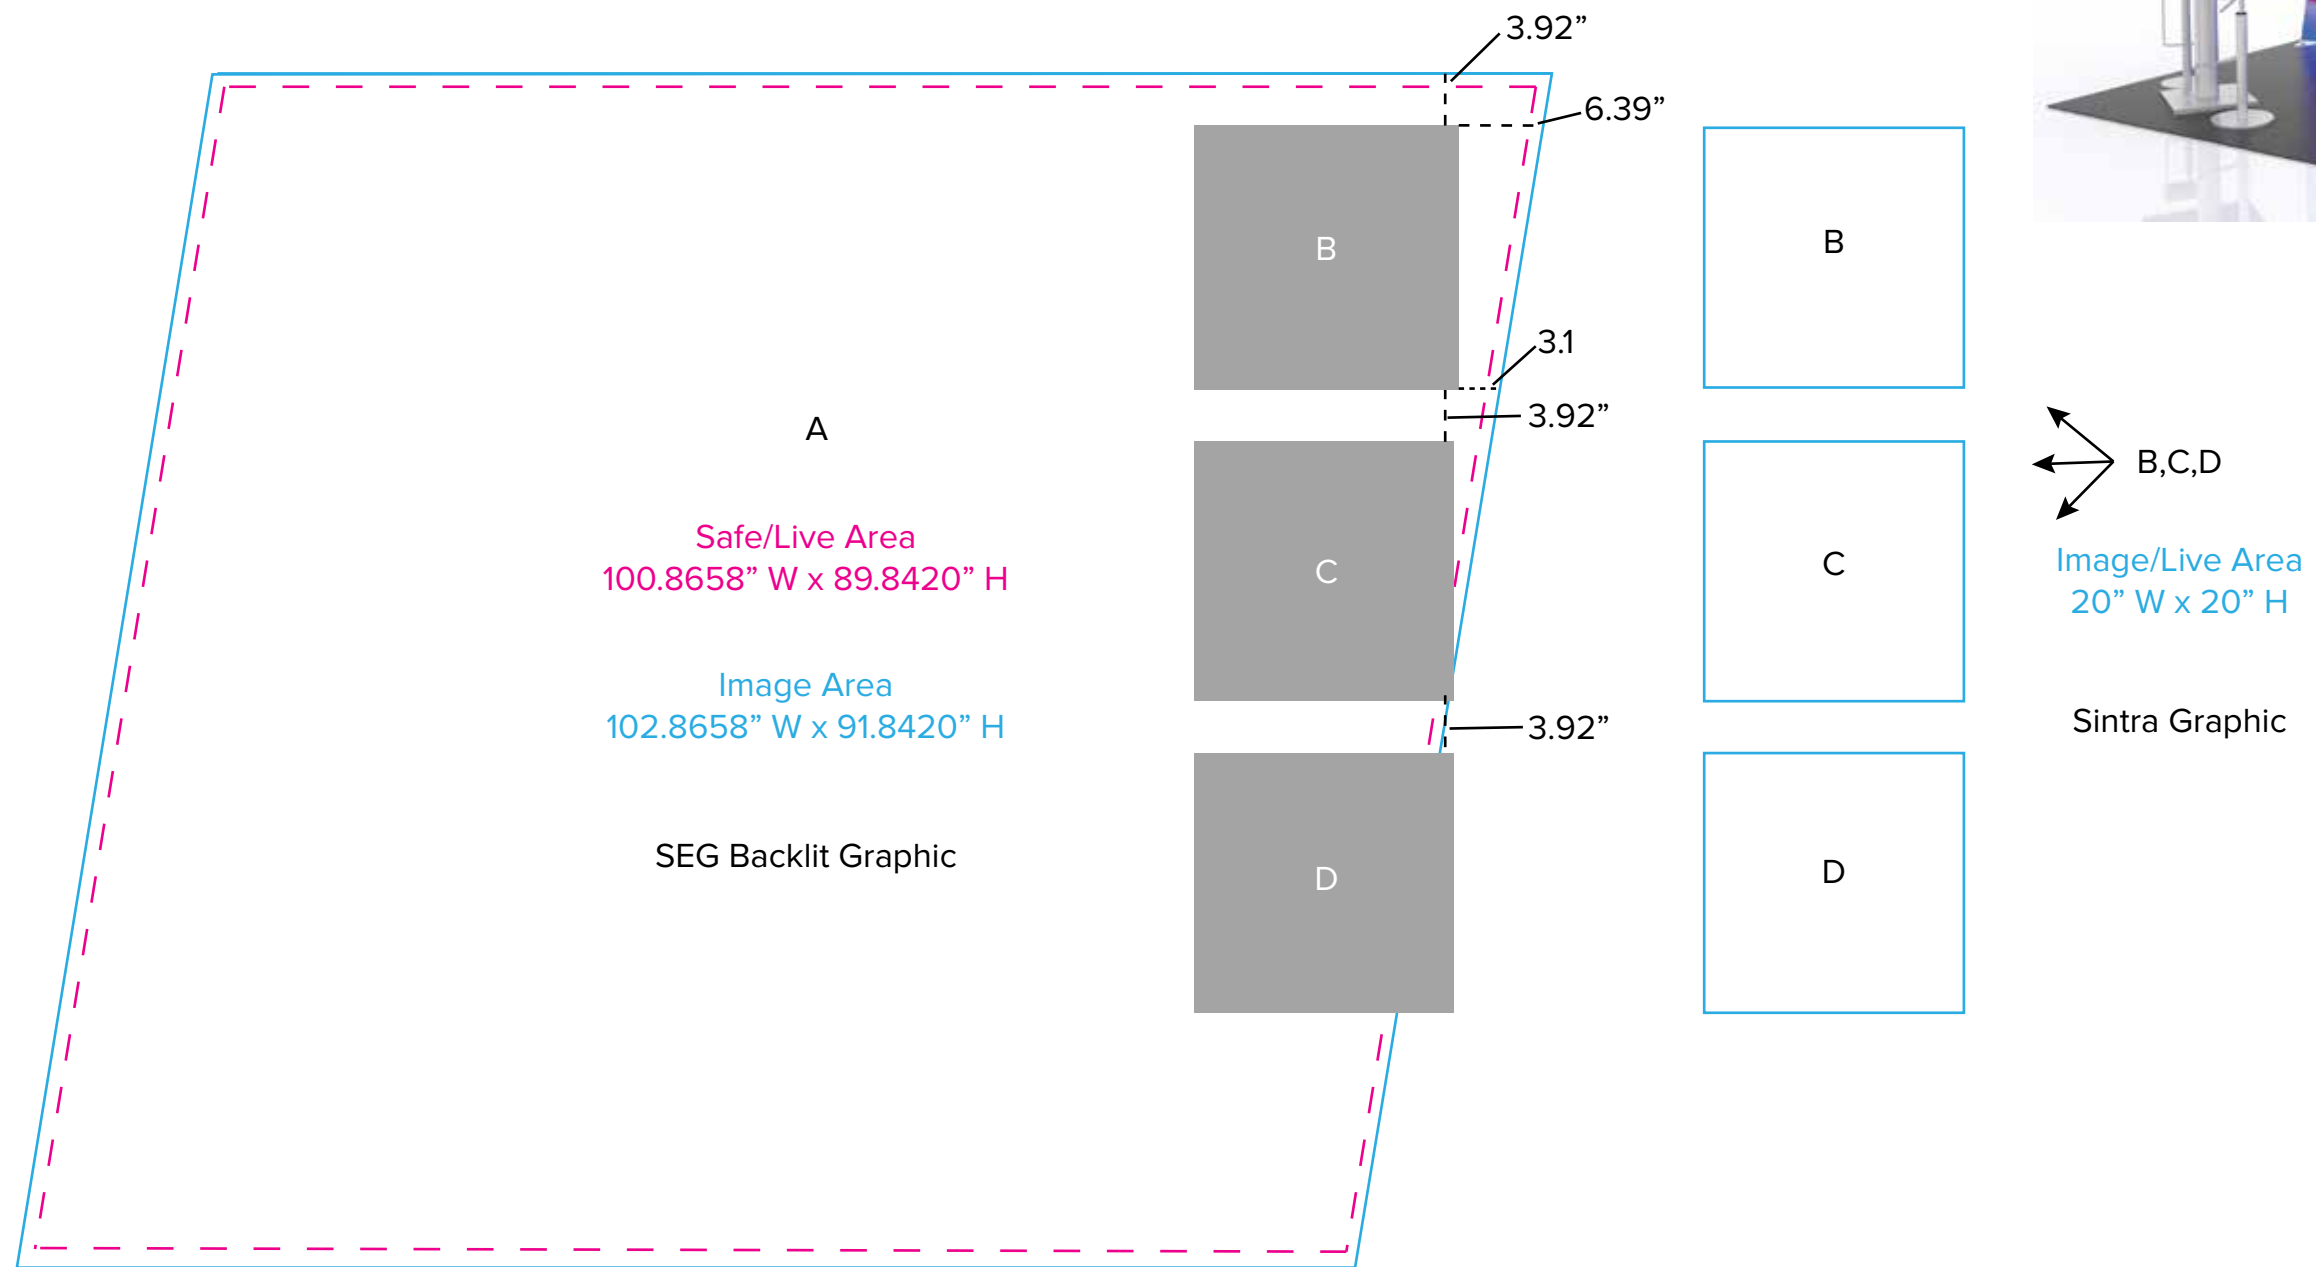

Graphic Template
Inline Lightbox
Main Backlit SEG Panel, 3 Small Sintra Panels

NOTE: All Raster Art (jpg, tiff,psd, png, etc.) must be at least 100 dpi at print size.

Graphic Template
Inline Lightbox
Sintra Side Wings

Printed Wings NOT INCLUDED in graphics price.
Please request pricing.

NOTE: All Raster Art (jpg, tiff,psd, png, etc.) must be at least 100 dpi at print size.

Graphic Template Charging Bistro Table

NOTE: All Raster Art (jpg, tiff,psd, png, etc.) must be at least 100 dpi at print size.