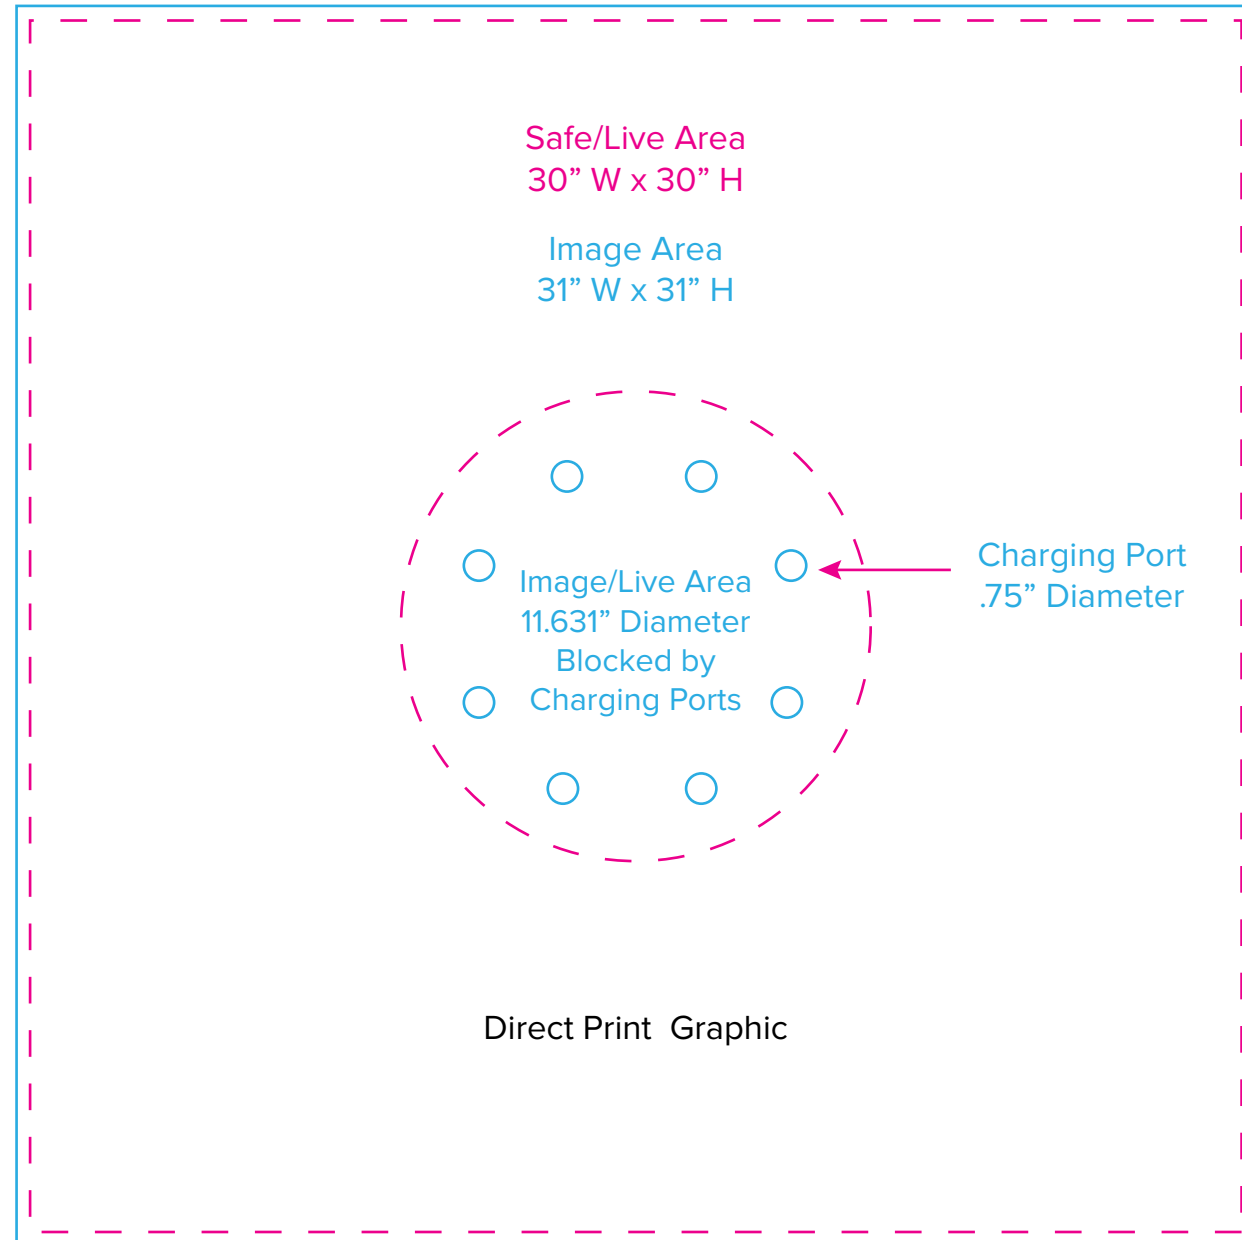

Graphic Template
Inline Lightbox
Main Backlit SEG Panel, 3 Small Sintra Panels

NOTE: All Raster Art (jpg, tiff,psd, png, etc.) must be at least 100 dpi at print size.

Graphic Template
Inline Lightbox
Sintra Side Wings

Printed Wings NOT INCLUDED in graphics price.
Please request pricing.

NOTE: All Raster Art (jpg, tiff,psd, png, etc.) must be at least 100 dpi at print size.

Graphic Template Charging Bistro Table

NOTE: All Raster Art (jpg, tiff,psd, png, etc.) must be at least 100 dpi at print size.