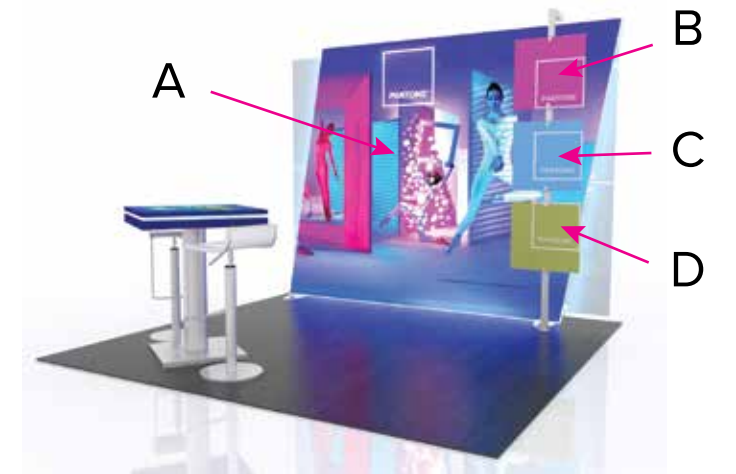

Graphic Template
Inline Lightbox
Main Backlit SEG Panel, 3 Small Sintra Panels

NOTE: All Raster Art (jpg, tiff,psd, png, etc.) must be at least 100 dpi at print size.

Graphic Template
Inline Lightbox
Sintra Side Wings

Printed Wings NOT INCLUDED in graphics price.
Please request pricing.

NOTE: All Raster Art (jpg, tiff,psd, png, etc.) must be at least 100 dpi at print size.

Graphic Template Charging Bistro Table

NOTE: All Raster Art (jpg, tiff,psd, png, etc.) must be at least 100 dpi at print size.