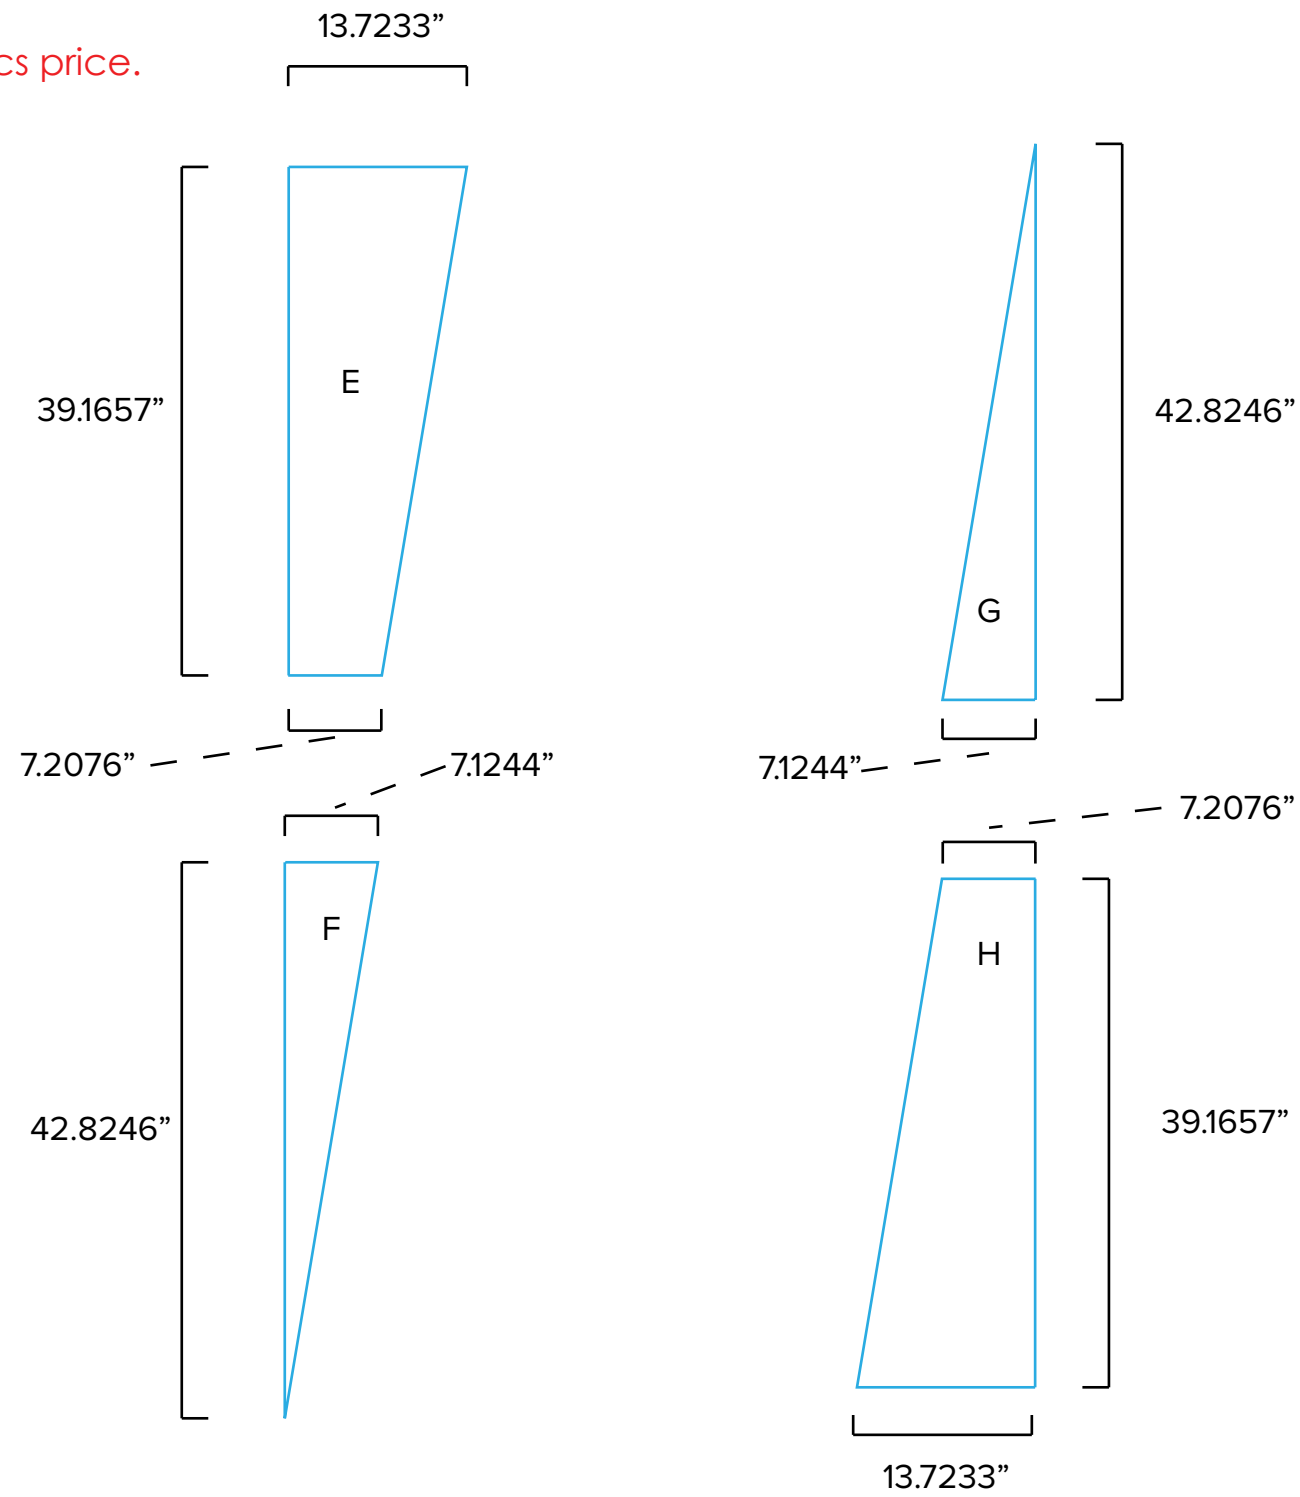

Graphic Template
Inline Lightbox
Main Backlit SEG Panel, 3 Small Sintra Panels

NOTE: All Raster Art (jpg, tiff,psd, png, etc.) must be at least 100 dpi at print size.

Graphic Template
Inline Lightbox
Sintra Side Wings

Printed Wings NOT INCLUDED in graphics price.
Please request pricing.

NOTE: All Raster Art (jpg, tiff,psd, png, etc.) must be at least 100 dpi at print size.

Graphic Template Charging Bistro Table

NOTE: All Raster Art (jpg, tiff,psd, png, etc.) must be at least 100 dpi at print size.